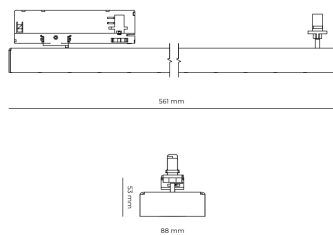

LED 220-240 V 50-60Hz IP20    UGR < 19 CCT 3000 k CRI 80+

Product technical data

Mains voltage	220 - 240V AC, 50/60Hz	Ripple	5 %
Connection method	3-phase track adapter	Inrush current	7 A
Dimming type	Non-dimmable	Inrush time	28 μs
IP rating	20	Optical system	Lenses
Protection class	II	Optical part material	PMMA
Ambient temperature	0 to +25 °C	Housing material	Aluminium
Light source	LED	Surface finish	Powder coated
Colour temperature	3000k	Width	44.00 cm
Color rendering index	80	Height	53.00 cm
Rated luminous flux	3,501 lm	Length	1,122.00 cm
Connected load	25.97 W	Weight	2.80 kg
Luminous efficacy	134.8 lm/W	Service lifetime (L80 B10)	50 000 h
		Warranty	5 years

Dimensions

Light distribution