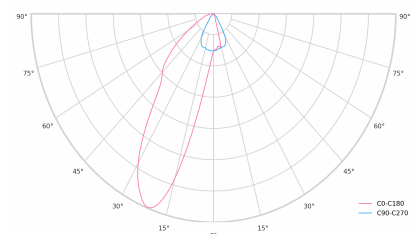

Light distribution