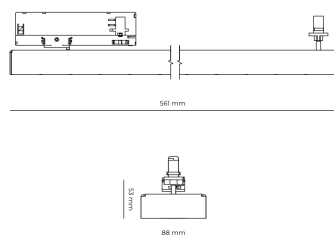

LED 220-240 V IP20    UGR < 19 CCT 5000 k CRI 90+

Product technical data

Mains voltage	220 - 240V AC, 50/60Hz
Connection method	3-phase track adapter
Dimming type	Non-dimmable
IP rating	20
Protection class	II
Ambient temperature	0 to +25 °C
Light source	LED
Colour temperature	5000k
Color rendering index	90
Rated luminous flux	3,983 lm
Connected load	40.68 W
Luminous efficacy	97.9 lm/W

Ripple	5 %
Inrush current	7 A
Inrush time	28 μs
Optical system	Lenses
Optical part material	PMMA
Housing material	Aluminium
Surface finish	Powder coated
Service lifetime (L80 B10)	50 000 h
Warranty	5 years

Dimensions

Light distribution