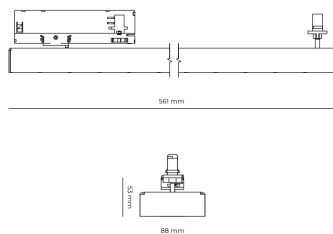

LED 220-240V 50-60Hz **IP20**    **UGR < 19** **CCT 5000 k** **CRI 90+**

Product technical data

Mains voltage	220 - 240V AC, 50/60Hz
Connection method	3-phase track adapter
Dimming type	Non-dimmable
IP rating	20
Protection class	II
Ambient temperature	0 to +25 °C
Light source	LED
Colour temperature	5000k
Color rendering index	90
Rated luminous flux	3,983 lm
Connected load	40.68 W
Luminous efficacy	97.9 lm/W

Ripple	5 %
Inrush current	7 A
Inrush time	28 μs
Optical system	Lenses
Optical part material	PMMA
Housing material	Aluminium
Surface finish	Powder coated
Service lifetime (L80 B10)	50 000 h
Warranty	5 years

Dimensions

Light distribution