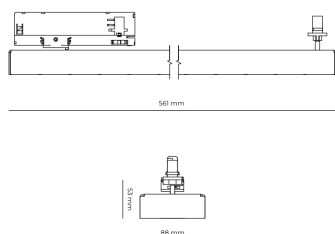

### Product technical data

Mains voltage	220 - 240V AC, 50/60Hz	Ripple	3 %
Connection method	3-phase track adapter	DALI address	1
Dimming type	DALI	Standby power	0.25 W
IP rating	20	Inrush current	18 A
Protection class	II	Inrush time	104 µs
Ambient temperature	0 to +25 °C	Optical system	Lenses
Light source	LED	Optical part material	PMMA
Colour temperature	5000k	Housing material	Aluminium
Color rendering index	90	Surface finish	Powder coated
Rated luminous flux	3,424 lm	Width	44.00 cm
Connected load	28.57 W	Height	53.00 cm
Luminous efficacy	119.8 lm/W	Length	1,122.00 cm
		Weight	2.80 kg
		Service lifetime (L80 B10)	50 000 h
		Warranty	5 years

### Dimensions