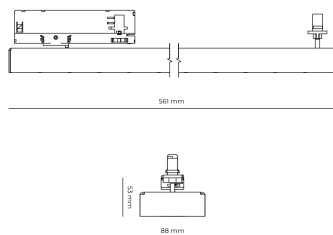

LED 220-240 V 50-60Hz **IP20** **UGR < 19** **CCT 5000 k** **CRI 90+**

Product technical data

Mains voltage	220 - 240V AC, 50/60Hz
Connection method	3-phase track adapter
Dimming type	Non-dimmable
IP rating	20
Protection class	II
Ambient temperature	0 to +25 °C
Light source	LED
Colour temperature	5000k
Color rendering index	90
Rated luminous flux	2,935 lm
Connected load	27.57 W
Luminous efficacy	106.4 lm/W

Ripple	5 %
Inrush current	7 A
Inrush time	28 µs
Optical system	Lenses
Optical part material	PMMA
Housing material	Aluminium
Surface finish	Powder coated
Width	44.00 cm
Height	53.00 cm
Length	1,122.00 cm
Weight	2.80 kg
Service lifetime (L80 B10)	50 000 h
Warranty	5 years

Dimensions

Light distribution