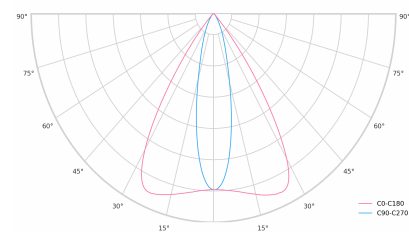

Light distribution