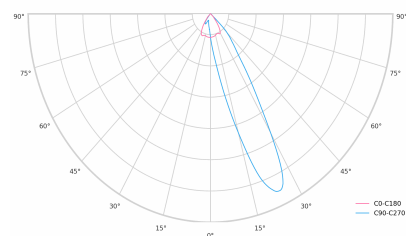

Light distribution