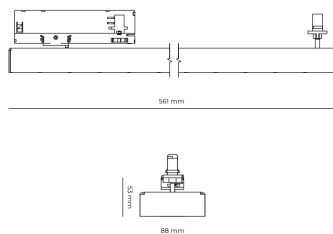

LED 220-240 V 50-60 Hz **IP20**    **UGR < 19** **CCT 4000 k** **CRI 90+**

Product technical data

Mains voltage	220 - 240V AC, 50/60Hz
Connection method	3-phase track adapter
Dimming type	Non-dimmable
IP rating	20
Protection class	II
Ambient temperature	0 to +25 °C
Light source	LED
Colour temperature	4000k
Color rendering index	90
Rated luminous flux	3,567 lm
Connected load	37.90 W
Luminous efficacy	94.1 lm/W

Ripple	5 %
Inrush current	7 A
Inrush time	28 μs
Optical system	Lenses
Optical part material	PMMA
Housing material	Aluminium
Surface finish	Powder coated
Service lifetime (L80 B10)	50 000 h
Warranty	5 years

Dimensions

Light distribution