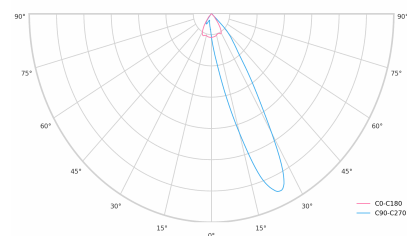

Light distribution