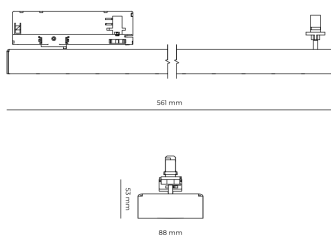

LED 220-240 V IP20    UGR < 19 CCT 4000 k CRI 90+

Product technical data

Mains voltage	220 - 240V AC, 50/60Hz	Ripple	5 %
Connection method	3-phase track adapter	Inrush current	7 A
Dimming type	Non-dimmable	Inrush time	28 μs
IP rating	20	Optical system	Lenses
Protection class	II	Optical part material	PMMA
Ambient temperature	0 to +25 °C	Housing material	Aluminium
Light source	LED	Surface finish	Powder coated
Colour temperature	4000k	Service lifetime (L80 B10)	50 000 h
Color rendering index	90	Warranty	5 years
Rated luminous flux	3,487 lm		
Connected load	33.28 W		
Luminous efficacy	104.8 lm/W		

Dimensions

Light distribution