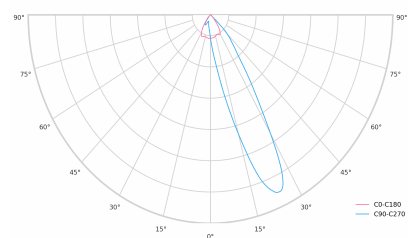

Light distribution