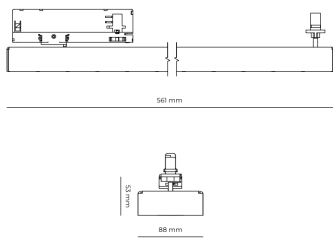

### Product technical data

Mains voltage	220 - 240V AC, 50/60Hz	Ripple	3 %
Connection method	3-phase track adapter	DALI address	1
Dimming type	DALI	Standby power	0.25 W
IP rating	20	Inrush current	18 A
Protection class	II	Inrush time	104 µs
Ambient temperature	0 to +25 °C	Optical system	Lenses
Light source	LED	Optical part material	PMMA
Colour temperature	4000k	Housing material	Aluminium
Color rendering index	90	Surface finish	Powder coated
Rated luminous flux	2,330 lm	Width	44.00 cm
Connected load	23.66 W	Height	53.00 cm
Luminous efficacy	98.5 lm/W	Length	1,122.00 cm
		Weight	2.80 kg
		Service lifetime (L80 B10)	50 000 h
		Warranty	5 years

### Dimensions