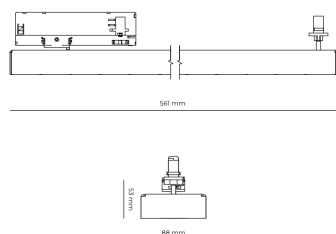

Ripple	3 %
DALI address	1
Standby power	0.25 W
Inrush current	18 A
Inrush time	104 µs
Optical system	Lenses
Optical part material	PMMA
Housing material	Aluminium
Surface finish	Powder coated
Width	44.00 cm
Height	53.00 cm
Length	1,122.00 cm
Weight	2.80 kg
Service lifetime (L80 B10)	50 000 h
Warranty	5 years

### Dimensions