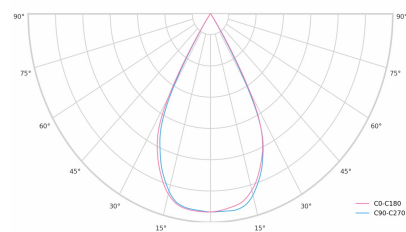

Light distribution