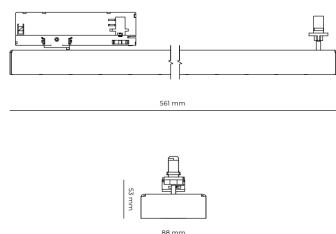

Dimensions