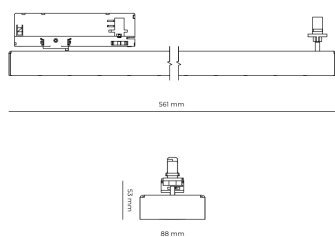

Light source LED
Colour temperature 4000k
Color rendering index 90
Rated luminous flux 2,790 lm
Connected load 22.72 W
Luminous efficacy 122.8 lm/W

Ripple 5 %
Inrush current 7 A
Inrush time 28 μs
Optical system Lenses
Optical part material PMMA
Housing material Aluminium
Surface finish Powder coated

Width 44.00 cm
Height 53.00 cm
Length 1,122.00 cm
Weight 2.80 kg

Service lifetime (L80 B10) 50 000 h
Warranty 5 years

Dimensions

Light distribution