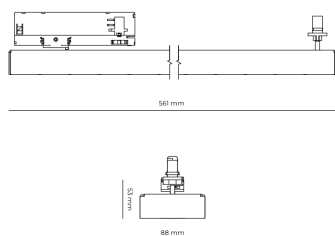

**Light source** LED  
**Colour temperature** 3000k  
**Color rendering index** 90  
**Rated luminous flux** 3,336 lm  
**Connected load** 37.90 W  
**Luminous efficacy** 88.0 lm/W

**Ripple** 5 %  
**Inrush current** 7 A  
**Inrush time** 28 μs  
**Optical system** Lenses  
**Optical part material** PMMA  
**Housing material** Aluminium  
**Surface finish** Powder coated

### Dimensions