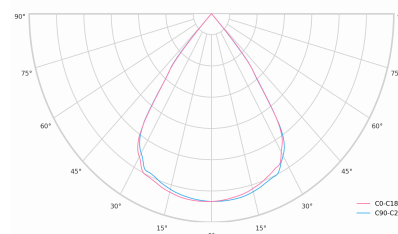

Light distribution