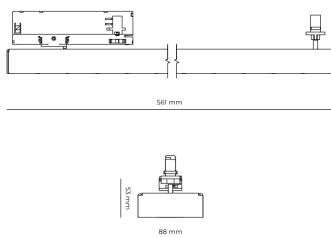

### Product technical data

Mains voltage	220 - 240V AC, 50/60Hz	Ripple	3 %
Connection method	3-phase track adapter	DALI address	1
Dimming type	DALI	Standby power	0.25 W
IP rating	20	Inrush current	18 A
Protection class	II	Inrush time	104 µs
Ambient temperature	0 to +25 °C	Optical system	Lenses
Light source	LED	Optical part material	PMMA
Colour temperature	3000k	Housing material	Aluminium
Color rendering index	90	Surface finish	Powder coated
Rated luminous flux	2,611 lm	Width	44.00 cm
Connected load	23.66 W	Height	53.00 cm
Luminous efficacy	110.3 lm/W	Length	1,122.00 cm
		Weight	2.80 kg
		Service lifetime (L80 B10)	50 000 h
		Warranty	5 years

### Dimensions