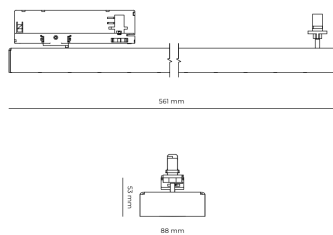

LED 220-240 V IP20    UGR < 19 CCT 3000 k CRI 90+

Product technical data

Mains voltage	220 - 240V AC, 50/60Hz	Ripple	5 %
Connection method	3-phase track adapter	Inrush current	7 A
Dimming type	Non-dimmable	Inrush time	28 μs
IP rating	20	Optical system	Lenses
Protection class	II	Optical part material	PMMA
Ambient temperature	0 to +25 °C	Housing material	Aluminium
Light source	LED	Surface finish	Powder coated
Colour temperature	3000k	Width	44.00 cm
Color rendering index	90	Height	53.00 cm
Rated luminous flux	2,180 lm	Length	1,122.00 cm
Connected load	22.72 W	Weight	2.80 kg
Luminous efficacy	96.0 lm/W	Service lifetime (L80 B10)	50 000 h
		Warranty	5 years

Dimensions

Light distribution