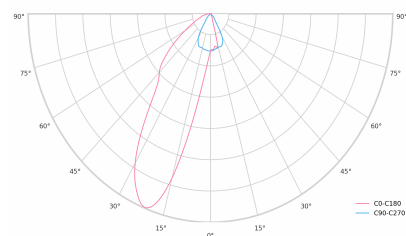

Light distribution