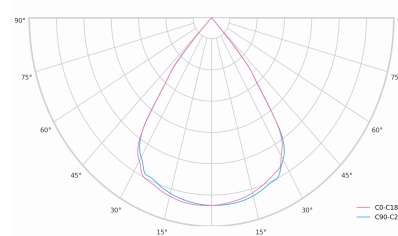

Light distribution