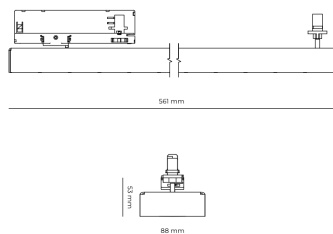

LED 220-240 V 50-60Hz **IP20**    **UGR < 19** **CCT 5000 k** **CRI 80+**

Product technical data

Mains voltage	220 - 240V AC, 50/60Hz
Connection method	3-phase track adapter
Dimming type	Non-dimmable
IP rating	20
Protection class	II
Ambient temperature	0 to +25 °C
Light source	LED
Colour temperature	5000k
Color rendering index	80
Rated luminous flux	4,625 lm
Connected load	42.60 W
Luminous efficacy	108.6 lm/W

Ripple	5 %
Inrush current	7 A
Inrush time	28 μs
Optical system	Lenses
Optical part material	PMMA
Housing material	Aluminium
Surface finish	Powder coated
Service lifetime (L80 B10)	50 000 h
Warranty	5 years

Dimensions

Light distribution