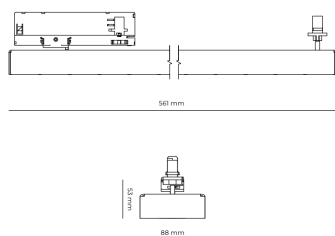

LED 220-240 V 50-60Hz **IP20**    **UGR < 19** **CCT 5000 k** **CRI 80+**

Product technical data

Mains voltage	220 - 240V AC, 50/60Hz
Connection method	3-phase track adapter
Dimming type	Non-dimmable
IP rating	20
Protection class	II
Ambient temperature	0 to +25 °C
Light source	LED
Colour temperature	5000k
Color rendering index	80
Rated luminous flux	5,538 lm
Connected load	42.60 W
Luminous efficacy	130.0 lm/W

Dimensions

Light distribution