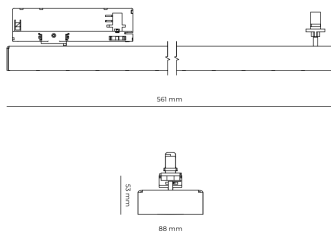

LED 220-240 V 50-60Hz **IP20** **UGR < 19** **CCT 5000 k** **CRI 80+**

Product technical data

Mains voltage	220 - 240V AC, 50/60Hz	Ripple	5 %
Connection method	3-phase track adapter	Inrush current	7 A
Dimming type	Non-dimmable	Inrush time	28 µs
IP rating	20	Optical system	Lenses
Protection class	II	Optical part material	PMMA
Ambient temperature	0 to +25 °C	Housing material	Aluminium
Light source	LED	Surface finish	Powder coated
Colour temperature	5000k	Width	44.00 cm
Color rendering index	80	Height	53.00 cm
Rated luminous flux	3,326 lm	Length	1,122.00 cm
Connected load	25.97 W	Weight	2.80 kg
Luminous efficacy	128.1 lm/W	Service lifetime (L80 B10)	50 000 h
		Warranty	5 years

Dimensions

Light distribution