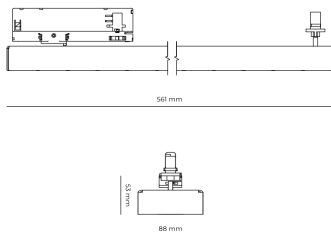

Ripple	5 %
Inrush current	7 A
Inrush time	28 μs
Optical system	Lenses
Optical part material	PMMA
Housing material	Aluminium
Surface finish	Powder coated
Width	44.00 cm
Height	53.00 cm
Length	1,122.00 cm
Weight	2.80 kg
Service lifetime (L80 B10)	50 000 h
Warranty	5 years

### Dimensions