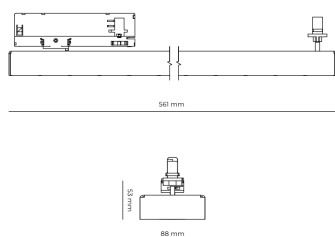

LED 220-240 V 50-60Hz **IP20** **UGR < 19** **CCT 5000 k** **CRI 80+**

Product technical data

Mains voltage	220 - 240V AC, 50/60Hz
Connection method	3-phase track adapter
Dimming type	Non-dimmable
IP rating	20
Protection class	II
Ambient temperature	0 to +25 °C
Light source	LED
Colour temperature	5000k
Color rendering index	80
Rated luminous flux	3,676 lm
Connected load	25.97 W
Luminous efficacy	141.6 lm/W

Ripple	5 %
Inrush current	7 A
Inrush time	28 μs
Optical system	Lenses
Optical part material	PMMA
Housing material	Aluminium
Surface finish	Powder coated
Width	44.00 cm
Height	53.00 cm
Length	1,122.00 cm
Weight	2.80 kg
Service lifetime (L80 B10)	50 000 h
Warranty	5 years

Dimensions

Light distribution