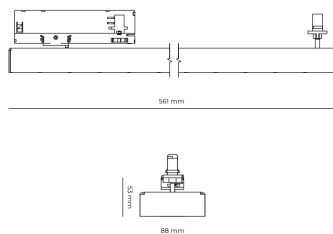

LED 220-240V 50-60Hz **IP20**    **UGR < 19** **CCT 4000 k** **CRI 80+**

Product technical data

Mains voltage	220 - 240V AC, 50/60Hz
Connection method	3-phase track adapter
Dimming type	Non-dimmable
IP rating	20
Protection class	II
Ambient temperature	0 to +25 °C
Light source	LED
Colour temperature	4000k
Color rendering index	80
Rated luminous flux	4,625 lm
Connected load	42.60 W
Luminous efficacy	108.6 lm/W

Ripple	5 %
Inrush current	7 A
Inrush time	28 μs
Optical system	Lenses
Optical part material	PMMA
Housing material	Aluminium
Surface finish	Powder coated
Service lifetime (L80 B10)	50 000 h
Warranty	5 years

Dimensions

Light distribution