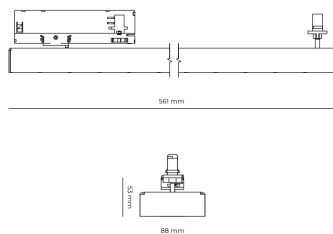

LED 220-240V 50-60Hz **IP20**    **UGR < 19** **CCT 4000 k** **CRI 80+**

Product technical data

Mains voltage	220 - 240V AC, 50/60Hz
Connection method	3-phase track adapter
Dimming type	Non-dimmable
IP rating	20
Protection class	II
Ambient temperature	0 to +25 °C
Light source	LED
Colour temperature	4000k
Color rendering index	80
Rated luminous flux	5,538 lm
Connected load	42.60 W
Luminous efficacy	130.0 lm/W

Ripple	5 %
Inrush current	7 A
Inrush time	28 μs
Optical system	Lenses
Optical part material	PMMA
Housing material	Aluminium
Surface finish	Powder coated
Service lifetime (L80 B10)	50 000 h
Warranty	5 years

Dimensions

Light distribution