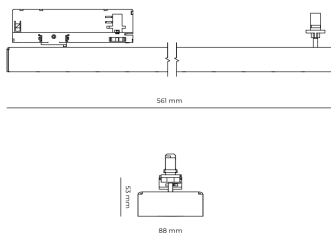

LED 220-240 V 50-60Hz IP20    UGR < 19 CCT 4000 k CRI 80+

Product technical data

Mains voltage	220 - 240V AC, 50/60Hz	Ripple	5 %
Connection method	3-phase track adapter	Inrush current	7 A
Dimming type	Non-dimmable	Inrush time	28 μs
IP rating	20	Optical system	Lenses
Protection class	II	Optical part material	PMMA
Ambient temperature	0 to +25 °C	Housing material	Aluminium
Light source	LED	Surface finish	Powder coated
Colour temperature	4000k	Service lifetime (L80 B10)	50 000 h
Color rendering index	80	Warranty	5 years
Rated luminous flux	5,538 lm		
Connected load	42.60 W		
Luminous efficacy	130.0 lm/W		

Dimensions

Light distribution