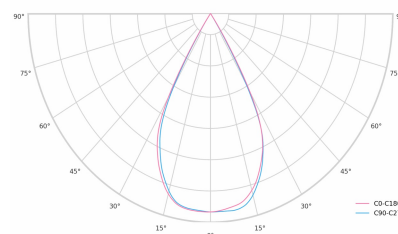

Light distribution