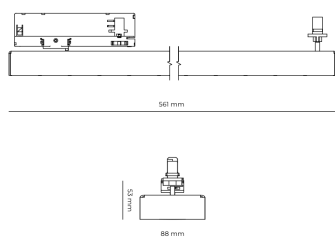

Light source LED
 Colour temperature 4000k
 Color rendering index 80
 Rated luminous flux 3,582 lm
 Connected load 25.97 W
 Luminous efficacy 137.9 lm/W

Ripple 5 %
 Inrush current 7 A
 Inrush time 28 μs
 Optical system Lenses
 Optical part material PMMA
 Housing material Aluminium
 Surface finish Powder coated

Width 44.00 cm
 Height 53.00 cm
 Length 1,122.00 cm
 Weight 2.80 kg

Service lifetime (L80 B10) 50 000 h
 Warranty 5 years

Dimensions

Light distribution