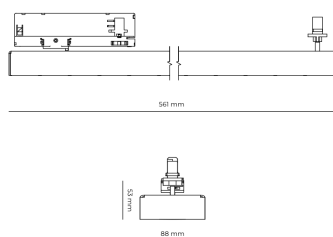

Light source LED
Colour temperature 4000k
Color rendering index 80
Rated luminous flux 3,582 lm
Connected load 25.97 W
Luminous efficacy 137.9 lm/W

Ripple 5 %
Inrush current 7 A
Inrush time 28 μs
Optical system Lenses
Optical part material PMMA
Housing material Aluminium
Surface finish Powder coated

Width 44.00 cm
Height 53.00 cm
Length 1,122.00 cm
Weight 2.80 kg

Service lifetime (L80 B10) 50 000 h
Warranty 5 years

Dimensions

Light distribution