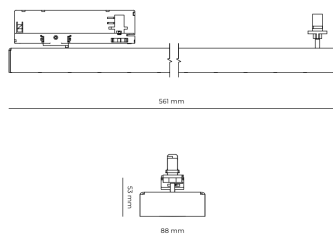

LED 220-240 V 50-60Hz **IP20**    **UGR < 19** **CCT 3000 k** **CRI 80+**

Product technical data

Mains voltage	220 - 240V AC, 50/60Hz
Connection method	3-phase track adapter
Dimming type	Non-dimmable
IP rating	20
Protection class	II
Ambient temperature	0 to +25 °C
Light source	LED
Colour temperature	3000k
Color rendering index	80
Rated luminous flux	4,401 lm
Connected load	42.60 W
Luminous efficacy	103.3 lm/W

Dimensions

Light distribution