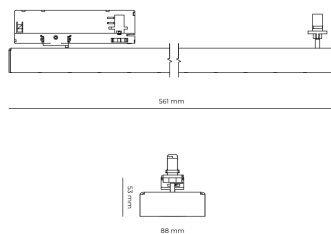

LED 220-240 V IP20    UGR < 19 CCT 3000 k CRI 80+

Product technical data

Mains voltage	220 - 240V AC, 50/60Hz
Connection method	3-phase track adapter
Dimming type	Non-dimmable
IP rating	20
Protection class	II
Ambient temperature	0 to +25 °C
Light source	LED
Colour temperature	3000k
Color rendering index	80
Rated luminous flux	4,333 lm
Connected load	37.74 W
Luminous efficacy	114.8 lm/W

Dimensions

Light distribution