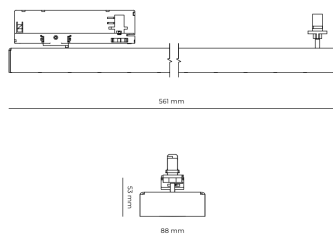

LED 220-240V 50-60Hz **IP20**    **UGR < 19** **CCT 3000 k** **CRI 80+**

Product technical data

Mains voltage	220 - 240V AC, 50/60Hz
Connection method	3-phase track adapter
Dimming type	Non-dimmable
IP rating	20
Protection class	II
Ambient temperature	0 to +25 °C
Light source	LED
Colour temperature	3000k
Color rendering index	80
Rated luminous flux	4,000 lm
Connected load	37.74 W
Luminous efficacy	106.0 lm/W

Dimensions

Light distribution