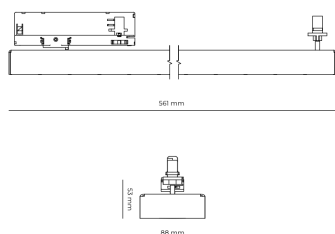

Dimensions