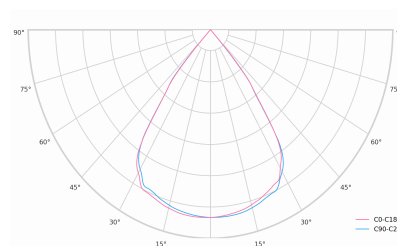

Light distribution