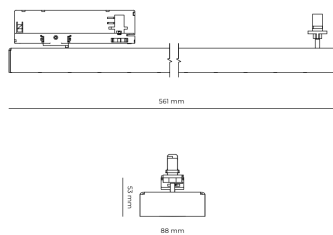

LED 220-240 V IP20    UGR < 19 CCT 3000 k CRI 80+

Product technical data

Mains voltage	220 - 240V AC, 50/60Hz	Ripple	5 %
Connection method	3-phase track adapter	Inrush current	7 A
Dimming type	Non-dimmable	Inrush time	28 μs
IP rating	20	Optical system	Lenses
Protection class	II	Optical part material	PMMA
Ambient temperature	0 to +25 °C	Housing material	Aluminium
Light source	LED	Surface finish	Powder coated
Colour temperature	3000k	Width	44.00 cm
Color rendering index	80	Height	53.00 cm
Rated luminous flux	2,923 lm	Length	1,122.00 cm
Connected load	25.97 W	Weight	2.80 kg
Luminous efficacy	112.6 lm/W	Service lifetime (L80 B10)	50 000 h
		Warranty	5 years

Dimensions

Light distribution