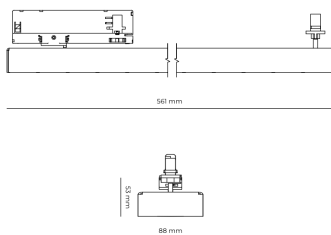

LED 220-240 V IP20    UGR < 19 CCT 3000 k CRI 80+

Product technical data

Mains voltage	220 - 240V AC, 50/60Hz	Ripple	5 %
Connection method	3-phase track adapter	Inrush current	7 A
Dimming type	Non-dimmable	Inrush time	28 μs
IP rating	20	Optical system	Lenses
Protection class	II	Optical part material	PMMA
Ambient temperature	0 to +25 °C	Housing material	Aluminium
Light source	LED	Surface finish	Powder coated
Colour temperature	3000k	Width	44.00 cm
Color rendering index	80	Height	53.00 cm
Rated luminous flux	2,923 lm	Length	1,122.00 cm
Connected load	25.97 W	Weight	2.80 kg
Luminous efficacy	112.6 lm/W	Service lifetime (L80 B10)	50 000 h
		Warranty	5 years

Dimensions

Light distribution