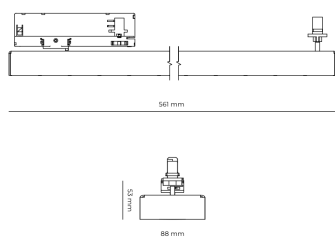

Width 44.00 cm  
 Height 53.00 cm  
 Length 1,122.00 cm  
 Weight 2.80 kg

Service lifetime (L80 B10) 50 000 h  
 Warranty 5 years

### Dimensions