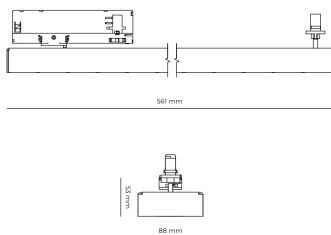

LED 220-240 V 50-60Hz IP20    UGR < 19 CCT 3000 k CRI 80+

Product technical data

Mains voltage	220 - 240V AC, 50/60Hz	Ripple	5 %
Connection method	3-phase track adapter	Inrush current	7 A
Dimming type	Non-dimmable	Inrush time	28 μs
IP rating	20	Optical system	Lenses
Protection class	II	Optical part material	PMMA
Ambient temperature	0 to +25 °C	Housing material	Aluminium
Light source	LED	Surface finish	Powder coated
Colour temperature	3000k	Width	44.00 cm
Color rendering index	80	Height	53.00 cm
Rated luminous flux	3,410 lm	Length	1,122.00 cm
Connected load	25.97 W	Weight	2.80 kg
Luminous efficacy	131.3 lm/W	Service lifetime (L80 B10)	50 000 h
		Warranty	5 years

Dimensions

Light distribution