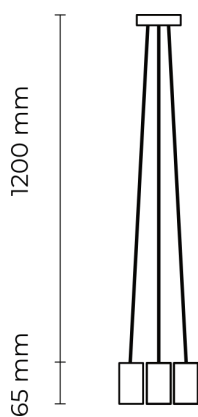

### Product description

The minimalistic ARLI Triple luminaire is made with precision which – combined with the used high quality textile cord – has become the product's characteristics. The ceiling roses and lamp holders are offered in 2 colours. In addition, you can choose from a range of 17 colours and any length of fabric cables (standard length is 1,2m).

### Product technical data

|                   |                        |                  |         |
|-------------------|------------------------|------------------|---------|
| Mains voltage     | 220 - 240V AC, 50/60Hz | Housing material | Plastic |
| Connection method | Plug-in terminal       | Warranty         | 5 years |
| Socket            | E27 (max. 15W)         |                  |         |
| IP rating         | 20                     |                  |         |
| Light source      | Light bulb             |                  |         |

### Dimensions

**Available cable colors**