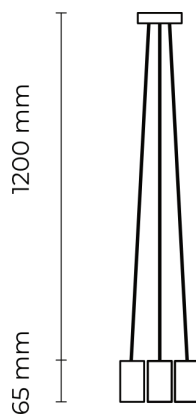

### Product description

The minimalistic ARLI Triple luminaire is made with precision which – combined with the used high quality textile cord – has become the product's characteristics. The ceiling roses and lamp holders are offered in 2 colours. In addition, you can choose from a range of 17 colours and any length of fabric cables (standard length is 1,2m).

### Product technical data

Mains voltage	220 - 240V AC, 50/60Hz	Housing material	Plastic
Connection method	Plug-in terminal	Warranty	5 years
Socket	E27 (max. 15W)		
IP rating	20		
Light source	Light bulb		

### Dimensions

**Available cable colors**