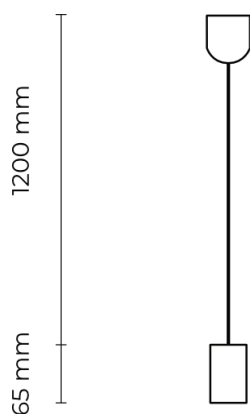

Technical datasheet

Simple-3,0m-WH-

Product description

ARLI Simple luminaires excel in their precise design and fabric quality. The offer includes 2 color versions of the luminaire body (black, white), which complements the 16 color versions of the textile cable, thus meeting all your expectations in adapting the luminaires to your ideas. The length of the lamp is 1.2 m.

E27 220-240 V
50-60 Hz **IP20**

Product technical data

Mains voltage	220 - 240V AC, 50/60Hz	Housing material	Plastic
Connection method	Plug-in terminal	Width	40.00 cm
Socket	E27 (max. 15W)	Height	40.00 cm
IP rating	20	Length	3,000.00 cm
Ambient temperature	0 to +25 °C	Weight	0.40 kg
Light source	Light bulb	Warranty	3 years

Dimensions

Available cable colors