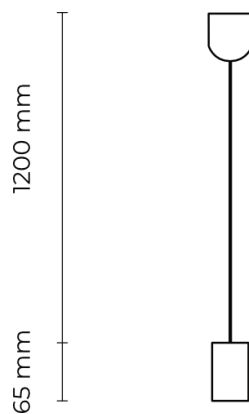

Technical datasheet

Simple-1,2m-WH-

Product description

ARLI Simple luminaires excel in their precise design and fabric quality. The offer includes 2 color versions of the luminaire body (black, white), which complements the 16 color versions of the textile cable, thus meeting all your expectations in adapting the luminaires to your ideas. The length of the lamp is 1.2 m.

E27 220-240V
50-60Hz **IP20**

Product technical data

Mains voltage	220 - 240V AC, 50/60Hz	Housing material	Plastic
Connection method	Plug-in terminal	Width	40.00 cm
Socket	E27 (max. 15W)	Height	40.00 cm
IP rating	20	Length	1,200.00 cm
Ambient temperature	0 to +25 °C	Weight	0.20 kg
Light source	Light bulb	Warranty	3 years

Dimensions

Available cable colors