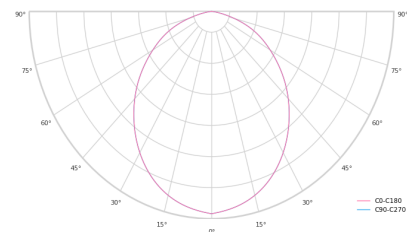

Light distribution