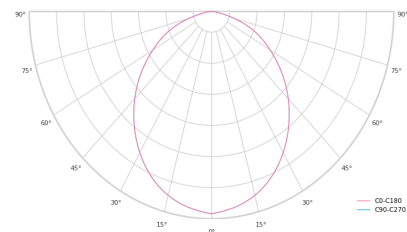

Optical system	Diffuser
Optical part material	PMMA
Housing material	Aluminium
Surface finish	Painted
Height	60.00 cm
Diameter	1,200.00 cm
Weight	12.20 kg
Service lifetime (L80 B10)	50 000 h
Warranty	5 years

Dimensions

Light distribution

Available cable colors