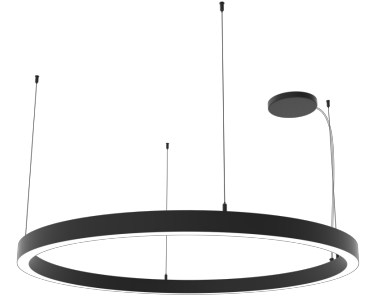

Technical datasheet

Ring-L-830-2-SUS-BL-

Product description

Ring is a circular LED luminaire with high-quality LED source with 50,000 hours lifetime and PMMA diffuser for uniform light. Available in 3 sizes, color temperatures 3000K/4000K with CRI 80+. Suspended and surface mounting options with DALI control available. Wide range of cable colors. Ideal for offices and commercial spaces. 5-year warranty.

LED 220-240 V 50-60 Hz IP20   CCT 3000 k CRI 80+

Product technical data

Mains voltage	220 - 240V AC, 50/60Hz
Connection method	Screw terminal
Dimming type	DALI
IP rating	20
Protection class	I
Ambient temperature	0 to +25 °C
Light source	LED
Colour temperature	3000k
Color rendering index	80
Rated luminous flux	6,600 lm
Connected load	75.00 W
Luminous efficacy	88.0 lm/W

Optical system	Diffuser
Optical part material	PMMA
Housing material	Aluminium
Surface finish	Painted
Height	60.00 cm
Diameter	1,200.00 cm
Weight	12.20 kg
Service lifetime (L80 B10)	50 000 h
Warranty	5 years

Dimensions

Light distribution

Available cable colors