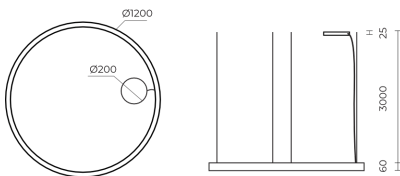

Dimensions