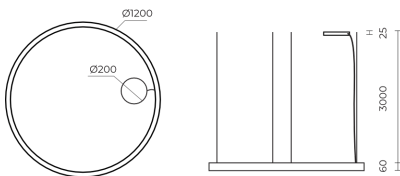

### Product description

Ring is a circular LED luminaire with high-quality LED source with 50,000 hours lifetime and PMMA diffuser for uniform light. Available in 3 sizes, color temperatures 3000K/4000K with CRI 80+. Suspended and surface mounting options with DALI control available. Wide range of cable colors. Ideal for offices and commercial spaces. 5-year warranty.

Optical system	Diffuser
Optical part material	PMMA
Housing material	Aluminium
Surface finish	Painted
Height	60.00 cm
Diameter	1,200.00 cm
Weight	12.20 kg
Service lifetime (L80 B10)	50 000 h
Warranty	5 years

### Dimensions