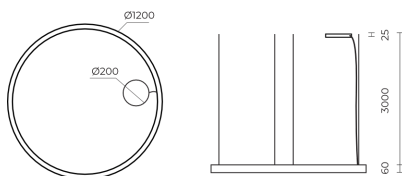

Technical datasheet

Ring-L-830-1-SUS-BL-

Product description

Ring is a circular LED luminaire with high-quality LED source with 50,000 hours lifetime and PMMA diffuser for uniform light. Available in 3 sizes, color temperatures 3000K/4000K with CRI 80+. Suspended and surface mounting options with DALI control available. Wide range of cable colors. Ideal for offices and commercial spaces. 5-year warranty.

LED 220-240 V 50-60 Hz IP20   CCT 3000 k CRI 80+

Product technical data

Mains voltage	220 - 240V AC, 50/60Hz
Connection method	Screw terminal
Dimming type	Non-dimmable
IP rating	20
Protection class	I
Ambient temperature	0 to +25 °C
Light source	LED
Colour temperature	3000k
Color rendering index	80
Rated luminous flux	6,600 lm
Connected load	75.00 W
Luminous efficacy	88.0 lm/W

Optical system	Diffuser
Optical part material	PMMA
Housing material	Aluminium
Surface finish	Painted
Height	60.00 cm
Diameter	1,200.00 cm
Weight	12.20 kg
Service lifetime (L80 B10)	50 000 h
Warranty	5 years

Dimensions

Light distribution

Available cable colors