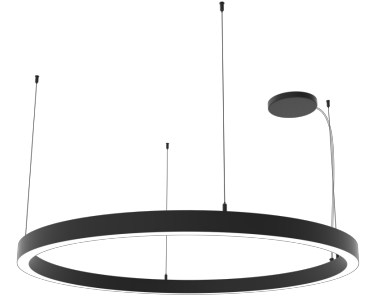

Technical datasheet

Ring-L-830-1-SUS-BL-

Product description

Ring is a circular LED luminaire with high-quality LED source with 50,000 hours lifetime and PMMA diffuser for uniform light. Available in 3 sizes, color temperatures 3000K/4000K with CRI 80+. Suspended and surface mounting options with DALI control available. Wide range of cable colors. Ideal for offices and commercial spaces. 5-year warranty.

LED 220-240 V 50-60 Hz IP20   CCT 3000 k CRI 80+

Product technical data

Mains voltage	220 - 240V AC, 50/60Hz
Connection method	Screw terminal
Dimming type	Non-dimmable
IP rating	20
Protection class	I
Ambient temperature	0 to +25 °C
Light source	LED
Colour temperature	3000k
Color rendering index	80
Rated luminous flux	6,600 lm
Connected load	75.00 W
Luminous efficacy	88.0 lm/W

Optical system	Diffuser
Optical part material	PMMA
Housing material	Aluminium
Surface finish	Painted
Height	60.00 cm
Diameter	1,200.00 cm
Weight	12.20 kg
Service lifetime (L80 B10)	50 000 h
Warranty	5 years

Dimensions

Light distribution

Available cable colors