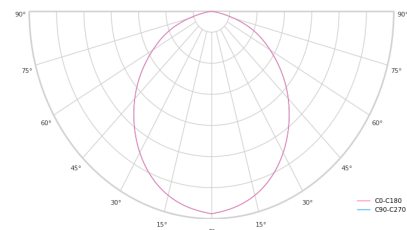

Optical system	Diffuser
Optical part material	PMMA
Housing material	Aluminium
Surface finish	Painted
Height	60.00 cm
Diameter	1,200.00 cm
Weight	12.20 kg
Service lifetime (L80 B10)	50 000 h
Warranty	5 years

Dimensions

Light distribution

Available cable colors