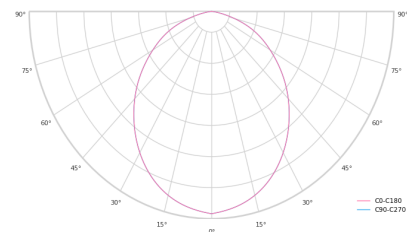

Optical system	Diffuser
Optical part material	PMMA
Housing material	Aluminium
Surface finish	Painted
Height	60.00 cm
Diameter	900.00 cm
Weight	7.80 kg
Service lifetime (L80 B10)	50 000 h
Warranty	5 years

Dimensions

Light distribution

Available cable colors