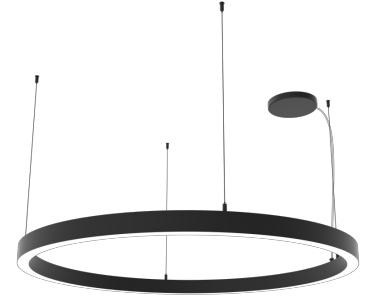

Technical datasheet

Ring-M-830-1-SUS-BL-

Product description

Ring is a circular LED luminaire with high-quality LED source with 50,000 hours lifetime and PMMA diffuser for uniform light. Available in 3 sizes, color temperatures 3000K/4000K with CRI 80+. Suspended and surface mounting options with DALI control available. Wide range of cable colors. Ideal for offices and commercial spaces. 5-year warranty.

LED 220-240 V 50-60Hz IP20   CCT 3000 k CRI 80+

Product technical data

Mains voltage	220 - 240V AC, 50/60Hz
Connection method	Screw terminal
Dimming type	Non-dimmable
IP rating	20
Protection class	I
Ambient temperature	0 to +25 °C
Light source	LED
Colour temperature	3000k
Color rendering index	80
Rated luminous flux	5,016 lm
Connected load	57.00 W
Luminous efficacy	88.0 lm/W

Optical system	Diffuser
Optical part material	PMMA
Housing material	Aluminium
Surface finish	Painted
Height	60.00 cm
Diameter	900.00 cm
Weight	7.80 kg
Service lifetime (L80 B10)	50 000 h
Warranty	5 years

Dimensions

Light distribution

Available cable colors