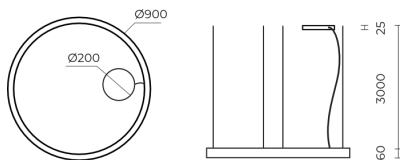

Technical datasheet

Ring-M-830-1-SUS-BL-

Product description

Ring is a circular LED luminaire with high-quality LED source with 50,000 hours lifetime and PMMA diffuser for uniform light. Available in 3 sizes, color temperatures 3000K/4000K with CRI 80+. Suspended and surface mounting options with DALI control available. Wide range of cable colors. Ideal for offices and commercial spaces. 5-year warranty.

LED 220-240 V 50-60Hz IP20   CCT 3000 k CRI 80+

Product technical data

Mains voltage	220 - 240V AC, 50/60Hz
Connection method	Screw terminal
Dimming type	Non-dimmable
IP rating	20
Protection class	I
Ambient temperature	0 to +25 °C
Light source	LED
Colour temperature	3000k
Color rendering index	80
Rated luminous flux	5,016 lm
Connected load	57.00 W
Luminous efficacy	88.0 lm/W

Optical system	Diffuser
Optical part material	PMMA
Housing material	Aluminium
Surface finish	Painted
Height	60.00 cm
Diameter	900.00 cm
Weight	7.80 kg
Service lifetime (L80 B10)	50 000 h
Warranty	5 years

Dimensions

Light distribution

Available cable colors