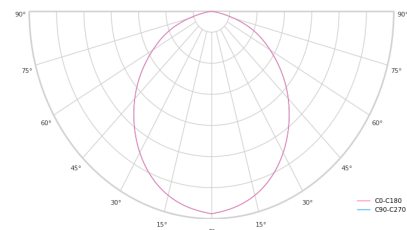

Light distribution