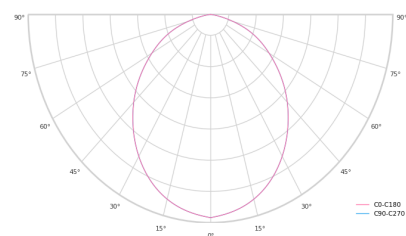

Optical system	Diffuser
Optical part material	PMMA
Housing material	Aluminium
Surface finish	Painted
Height	60.00 cm
Diameter	600.00 cm
Weight	4.90 kg
Service lifetime (L80 B10)	50 000 h
Warranty	5 years

Dimensions

Light distribution

Available cable colors